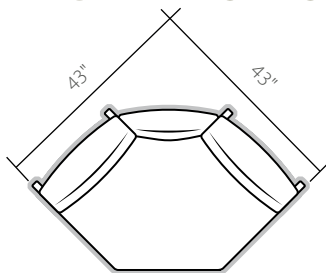

#6501-L
Left Arm Club Chair

#6502-R
Right Arm Love Seat

#6502-L
Left Arm Love Seat

#6500
Corner Piece

#6503-R
Right Arm Sofa

#6503-L
Left Arm Sofa

**Bayshore
Cocktail Table**
#6529
Overall Width: 22"
Height: 18"
Length: 41"