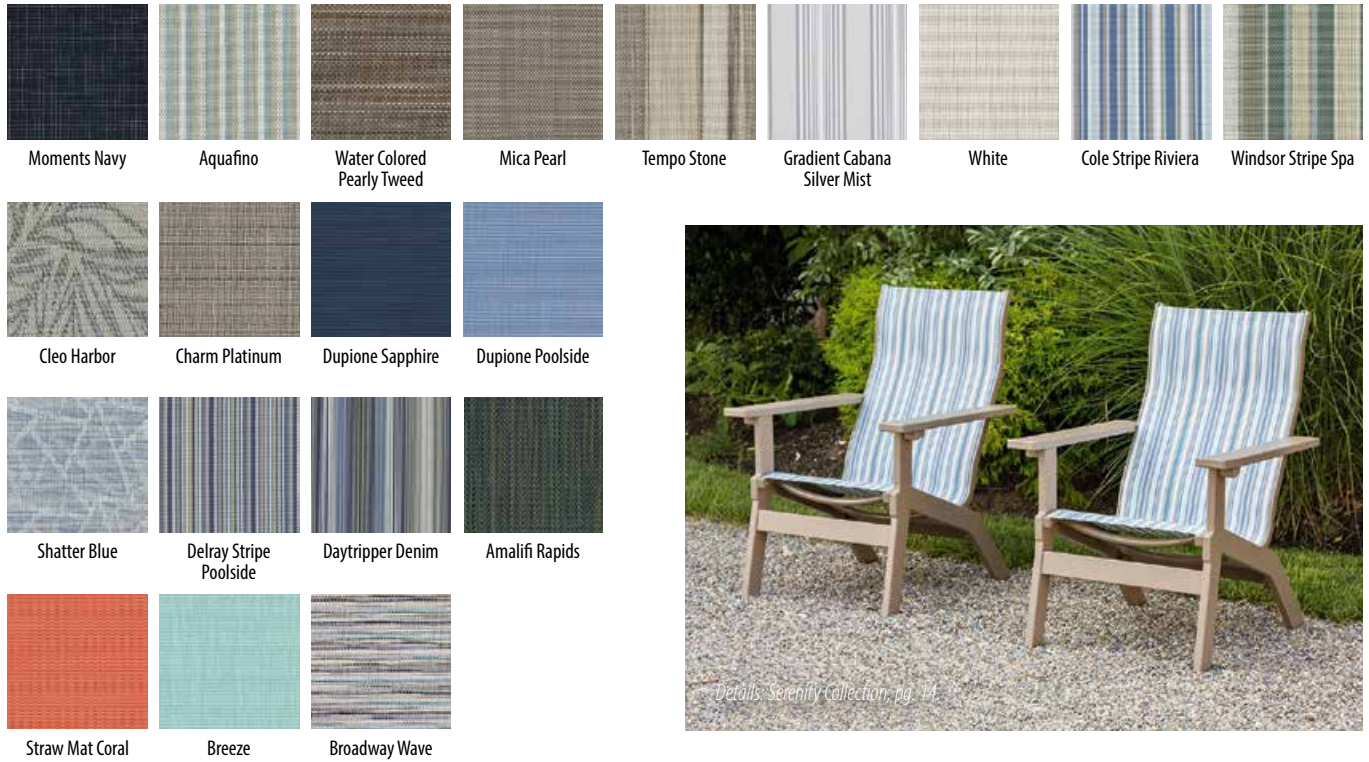

Fabric Color Choices

The Casual Comfort line offers a wide range of world-famous Outdura fabric colors and patterns for the perfect touch of class.

Fabric Colors A

Fabric Colors B

Fabric Colors C

Details: Marina Collection, pg. 18

Fabric Color Choices

The Casual Comfort line offers a wide range of world-famous Sunbrella fabric colors and patterns for the perfect touch of class. *More fabric colors available at sunbrella.com*

Fabric Colors A

Fabric Colors B

Fabric Colors C

Sling Fabric Colors

Explore our sling fabric options which are compatible with our Bayshore sling chairs and our Serenity sling chairs!

Cushion Options

Buttons

Add an accent to your cushions to complete the look, and tie your living space together with optional welts and buttons.