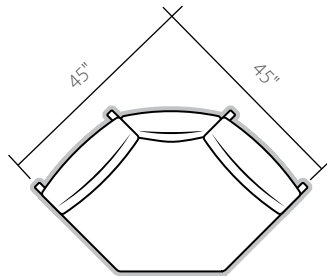

**SECTIONAL
ARRANGEMENT OPTIONS**