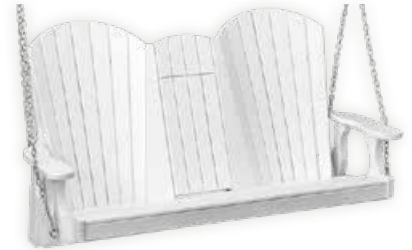

Oceanside Swivel Glider #169
 Overall Width: 29.5"
 Seat Height: 18"
 Overall Depth: 32"

Oceanside Gliding Ottoman #181
 Width: 22"
 Height: 13"
 Depth: 21"

Oceanside Pub Settee
#160
Overall Width: 64"
Seat Height: 28.5"
Overall Depth: 34"

Oceanside Counter Settee
#160-C
Overall Width: 64"
Seat Height: 24.5"
Overall Depth: 34"
*Cupholders A pg. 45

Oceanside Rocker
#154
Overall Width: 31"
Seat Height: 16"
Overall Height: 40"
Overall Depth: 37"

Oceanside Chaise Lounge
#166
Overall Width: 30"
Seat: 16"H x 84"L

Oceanside 4' Swing
#180
Overall Width: 54"

Oceanside 5' Swing
#179
Overall Width: 66"

Oceanside Swivel Dining Chair
#156
Overall Width: 28"
Seat Height: 18"
Overall Height: 26"
*Cupholders A pg. 45